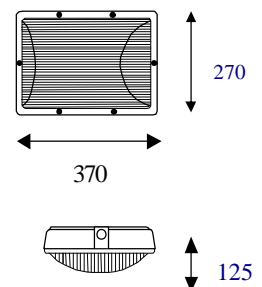

Dimensions

Applications

The COLDSTREAM BULKHEAD range of luminaires is suitable for use in many outdoor applications. The unique design ensures that all versions are extremely resilient to attack and can be used in areas where vandalism is prevalent. Such areas could be:

- Public parking areas
- Circulation areas
- Amenity lighting in Public Parks
- Pedestrian precincts
- Shopping malls
- Perimeters of public buildings
- Exteriors of Football grounds
- Path and access road lighting

High Technology Lighting Ltd has a policy of continual design and development. As a result specifications and dimensions are subject to change without notice.