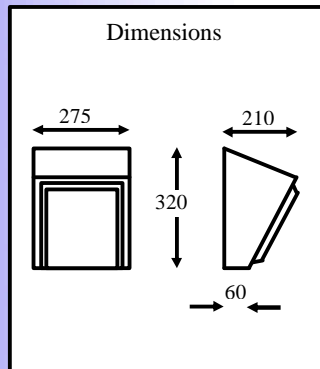

Angled

The **CRAGSIDE** range of luminaires is suitable for both wall and ceiling mounting. The unique design ensures that all types are extremely resilient and are therefore suited to use in highly volatile areas where vandalism is prevalent. Such areas could be:

- Pedestrian subways in City Centres
- Circulation areas in high rise council housing
- Public areas of Local Authority buildings
- Bus station public areas
- Public conveniences
- Public areas in parks
- Permanent lighting for exterior market stalls
- Security lighting applications