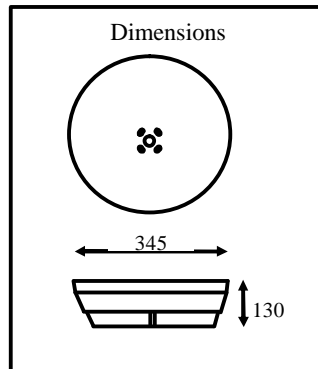

Round

The **CRAGSIDE** range of luminaires is suitable for both wall and ceiling mounting. The unique design ensures that all types are extremely resilient and are therefore suited to use in highly volatile areas where vandalism is prevalent. Such areas could be:

- Pedestrian subways in City Centres
- Circulation areas in high rise council housing
- Public areas of Local Authority buildings
- Bus station public areas
- Public conveniences
- Public areas in parks
- Permanent lighting for exterior market stalls
- Security lighting applications