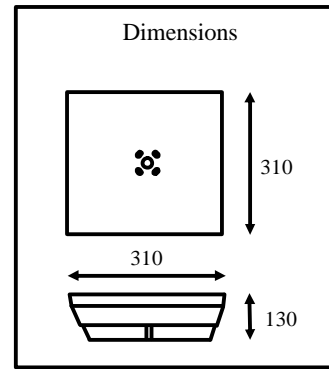

Square

The **CRAGSIDE** range of luminaires is suitable for both wall and ceiling mounting. The unique design ensures that all types are extremely resilient and are therefore suited to use in highly volatile areas where vandalism is prevalent. Such areas could be:

- Pedestrian subways in City Centres
- Circulation areas in high rise council housing
- Public areas of Local Authority buildings
- Bus station public areas
- Public conveniences
- Public areas in parks
- Permanent lighting for exterior market stalls
- Security lighting applications