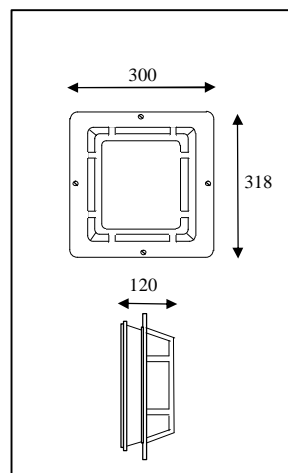

Applications

The GUIBOROUGH range of luminaires is suitable for wall and ceiling mounting. The unique design ensures that all types are extremely resilient and are therefore suitable for use in highly volatile areas where vandalism is prevalent. Such areas could be:

- General building exteriors
- Circulation areas in high rise council housing
- Public areas of Local Authority buildings
- Bus station public areas
- Public conveniences
- Public areas in parks
- Security lighting applications

High Technology Lighting Ltd has a policy of continual design and development. As a result specifications and dimensions are subject to change without notice.

Luminaire Data Sheet