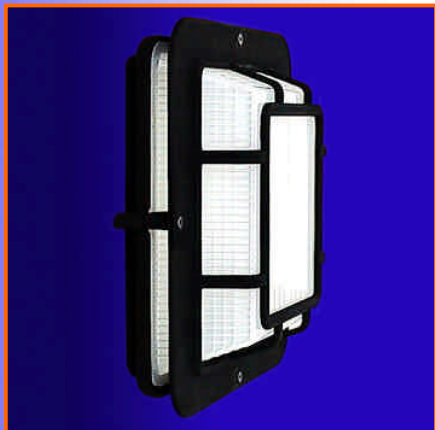

GUIBOROUGH - Amenity Lighting Range

- Attractive design
- Cast Alloy body and Polycarbonate diffuser
- Stainless Steel screws
- Available in white or black finish
- Excellent Photometric Performance

Description

A range of Vandal Resistant luminaires for a multitude of uses. The base and frame are made from die-cast aluminium alloy and have a polyester resin coating which is highly corrosion resistant. The GUIBOROUGH has a framed front which acts as a guard against accidental impact. The finish is available in white or black finish. The diffuser is made from UV stabilised polycarbonate. The frame is fixed to the base by four allen type stainless steel screws.

The reflector is made from sheet steel and is painted in a white colour. The luminaire is sealed to give IP55 protection.

Versions are available using 16W 2D and PL lamps and with standard switchstart or optional HF electronic control gear. In addition, integral 3hr maintained emergency gear can also be fitted. All luminaires in this range are designed to comply with BS EN 60598 and are suitable for operating in exterior applications. Each luminaire also complies with European Directive 89/336/EEC and carries the CE mark.

Applications

The GUIBOROUGH range of luminaires is suitable for wall and ceiling mounting. The unique design ensures that all types are extremely resilient and are therefore suitable for use in highly volatile areas where vandalism is prevalent. Such areas could be: