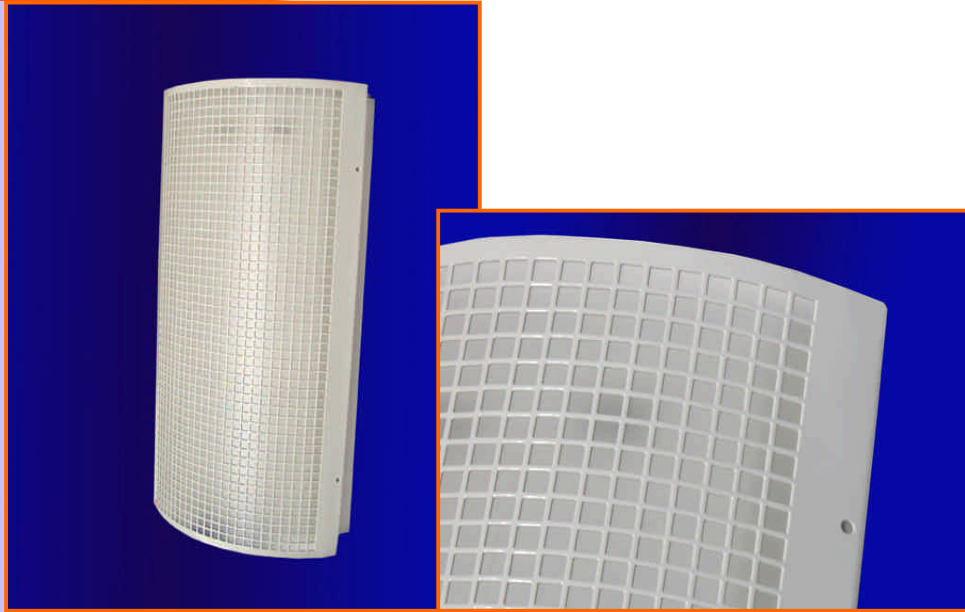

# Luminaire Data Sheet

Product Range	Haze
Product Reference	HAZE
Description	Curved direct/indirect wall mounted luminaire
Principal Application	Decorative Lighting
Lamp Type	18W, 36W, or 55W PL-L
Lamp Cap	2G11
Control Gear	Philips HF-Performer
System Power	Various
Weight	4kg max
Technical Specification	Available with either perforated or slotted cover.
IP Rating	IP20
Supply Voltage	220-240V
Dimensions	Please consult our Technical Department
Mounting Arrangement	Direct wall mounting
Mains Connection Arrangement	Fused terminal block
Lighting Characteristics	Decorative